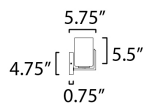

**ADDITIONAL**

INSTALL UP/DOWN: Up/Down  
SLOPE: 30  
OPERATING TEMPERATURE:  
-20°C (-4°F), 40°C (104°F)

**MEASUREMENTS**

DIMENSION : 29.75" W x 7.75" H x 5.75" Ext  
BACK PLATE : 5.5" W x 4.75" H x 5.5" HCO  
HANGING WEIGHT : 5.84 lb