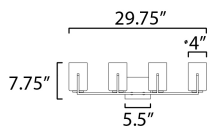

PRODUCT DESCRIPTION

Inspired by the Modernist architect Edward Dart, this collection features straight line frames finished in Satin Brass or Satin Nickel that support Satin White glass cylinders for a clean and modern look. The end of the frames turn up and end in an angle emphasizing a minimalist geometry popular in Modernist work.

FINISHES OPTION

- Satin Brass (SBR)
- Satin Nickel (SN)

GLASS

Satin White SW

MATERIAL

Steel, Glass

RATINGS

cULus
Damp Location

ADDITIONAL

INSTALL UP/DOWN: Up/Down
SLOPE: 30
OPERATING TEMPERATURE:
-20°C (-4°F), 40°C (104°F)

MEASUREMENTS

DIMENSION : 29.75" W x 7.75" H x 5.75" Ext
BACK PLATE : 5.5" W x 4.75" H x 5.5" HCO
HANGING WEIGHT : 5.84 lb

LAMPING

INPUT VOLTAGE : 120V
BULB : 4 x 60W Incandescent E26 Medium , 240W Total
BULB INCLUDED : (Not Included)
LIGHTING_DIRECTION : Up/Down

Always consult a qualified electrician before installing any lighting product.

WESTERN DISTRIBUTION CENTER (HEADQUARTER)
253 NORTH VINELAND AVE | CITY OF INDUSTRY, CA 91746

EASTERN DISTRIBUTION CENTER
101 GARDNER PARK | PEACHTREE CITY, GA 30269

P. 626.956.4200 | F. 626.956.4225 | maximlighting.com